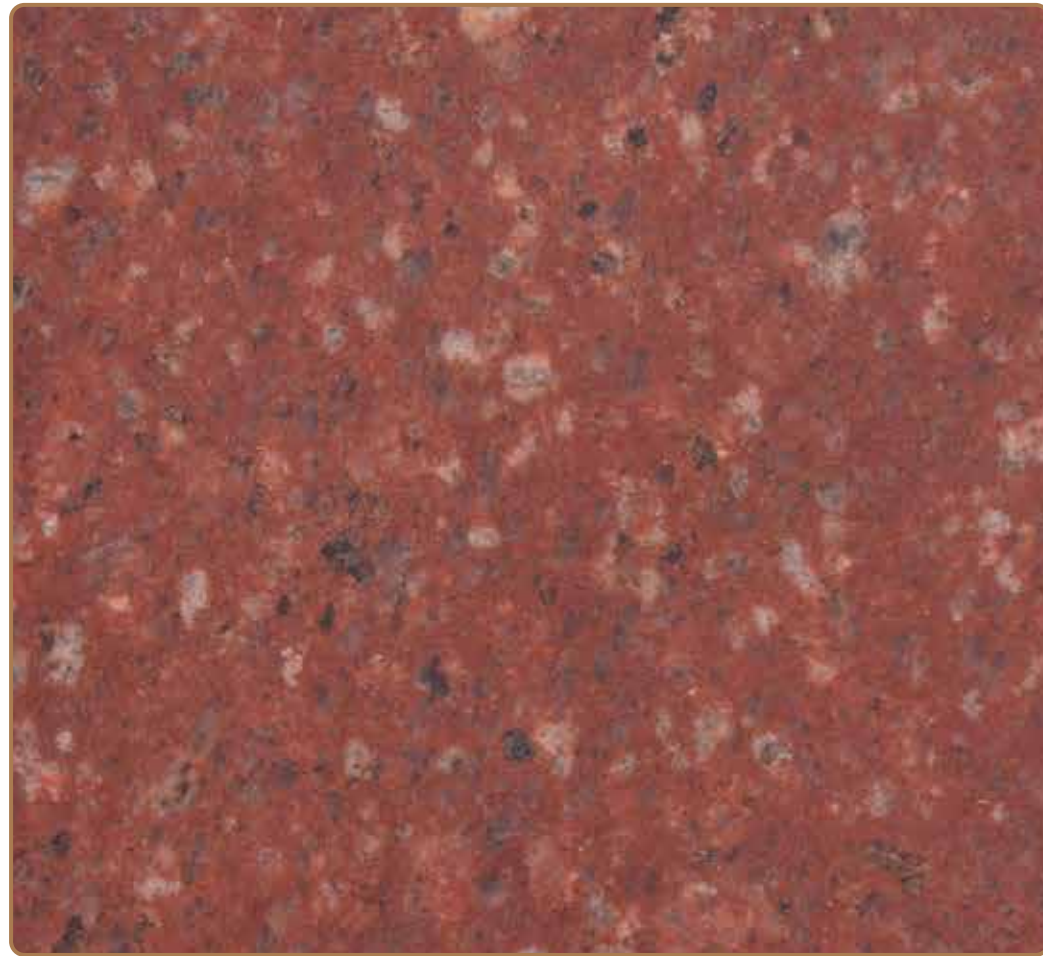

GRANITE

Description Stone Name: **DG RED** 产品名称：**DG印度红**

Product Code: DG RED 175 产品型号：DG印度红175

Quarry Location: Chhattarpur (MP) India产地：印度恰塔尔普尔

Capacity: 1200-1500 cubic meter per month最大容量：1200-1500立方/每月

Supply: Block and Slab Form 供货模式：块状或板状

Payment Term: LC/ SBLC付款方式：国内信用证/国际备用信用证

Description: A Modern range of stone with flowery structure of emerald green and light green crystals intermixed with black background and pearly golden crystals makes it a exotic rock for any imagination of an architect.

产品描述：这是一款时尚优雅的产品，混合祖母绿和浅晶绿搭配黑色底纹及金晶，花纹纹路美观，是一款充满想象及美感的建筑材料首选。